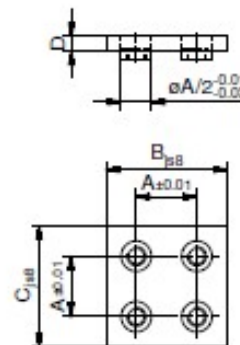

## Adapter plate NewXS 16

Two row

Nr.	A	B	C	
324205-1	16	64	M4	39

## Connecting lug NewXS 16

One row

Nr.	A	B	C	D	
326731-1	16	16	32	4	5
326732-1	16	16	64	4	10

## Connecting lug NewXS 16

Two row

Nr.	A	B	C	D	
324203-1	16	32	32	4	10

## Angle connecting lug NewXS 16

Nr.	A	B	C	D	
326796-1	16	48	48	4	13
326795-1	16	64	64	4	18

**NewXS** components can be anodized in different colours. Black (with suffix -1) is standard. Anodized natural is also available. Other colours on request.