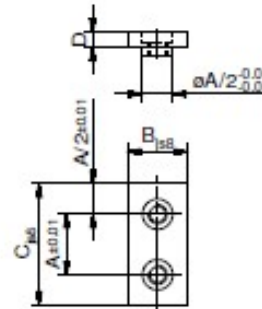

## Adapter plate NewXS 16

Two row

Nr.	A	B	C	
324205-1	16	64	M4	39

## Connecting lug NewXS 16

One row

Nr.	A	B	C	D	
326731-1	16	16	32	4	5
326732-1	16	16	64	4	10

## Connecting lug NewXS 16

Two row

Nr.	A	B	C	D	
324203-1	16	32	32	4	10

## Angle connecting lug NewXS 16

Nr.	A	B	C	D	
326796-1	16	48	48	4	13
326795-1	16	64	64	4	18

**NewXS** components can be anodized in different colours. Black (with suffix -1) is standard. Anodized natural is also available. Other colours on request.