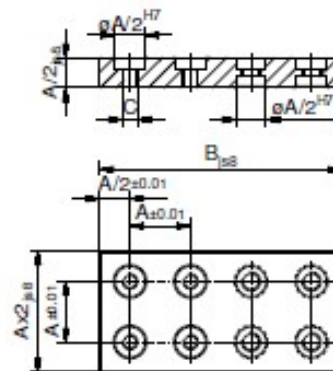

## Adapter plate NewXS 16

Two row

Nr.	A	B	C	
324205-1	16	64	M4	39

## Connecting lug NewXS 16

One row

Nr.	A	B	C	D	
326731-1	16	16	32	4	5
326732-1	16	16	64	4	10

## Connecting lug NewXS 16

Two row

Nr.	A	B	C	D	
324203-1	16	32	32	4	10

## Angle connecting lug NewXS 16

Nr.	A	B	C	D	
326796-1	16	48	48	4	13
326795-1	16	64	64	4	18

**NewXS** components can be anodized in different colours. Black (with suffix -1) is standard. Anodized natural is also available. Other colours on request.