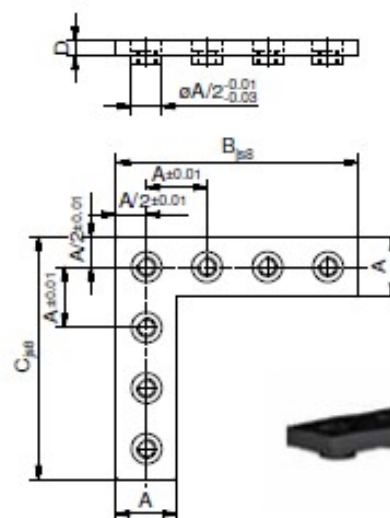

## Connecting lug NewXS 16

One row

Nr.	A	B	C	D	
326731-1	16	16	32	4	5
326732-1	16	16	64	4	10

## Connecting lug NewXS 16

Two row

Nr.	A	B	C	D	
324203-1	16	32	32	4	10

## Angle connecting lug NewXS 16

Nr.	A	B	C	D	
326796-1	16	48	48	4	13
326795-1	16	64	64	4	18

**NewXS** components can be anodized in different colours. Black (with suffix -1) is standard. Anodized natural is also available. Other colours on request.