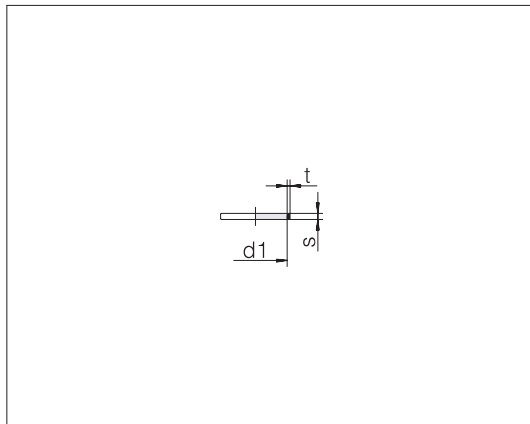

Sealing rings for VOSSForm^{SQR} tube couplings

Standard moulded seal material is FPM/FKM

Series Tube OD	d1 x s	t	Order-No.	Designation
L/S 6	6 x 1.8	0.7	0912309790	24-SQRMS-L/S6-FKM90
L/S 8	8 x 1.8	0.7	0912319790	24-SQRMS-L/S8-FKM90
L/S 10	10 x 2	0.7	0912329790	24-SQRMS-L/S10-FKM90
L/S 12	12 x 2	0.7	0912339790	24-SQRMS-L/S12-FKM90
L 15	15 x 2	0.7	0912349790	24-SQRMS-L15-FKM90
L 18	18 x 2	0.7	0912359790	24-SQRMS-L18-FKM90
L 22	22 x 2	0.7	0912369790	24-SQRMS-L22-FKM90
L 28	28 x 2	0.7	0912379790	24-SQRMS-L28-FKM90
L 35	35 x 2.6	0.9	0912389790	24-SQRMS-L35-FKM90
L 42	42 x 2.6	0.9	0912399790	24-SQRMS-L42-FKM90
S 14	14 x 2	0.7	0912409790	24-SQRMS-S14-FKM90
S 16	16 x 2	0.7	0912419790	24-SQRMS-S16-FKM90
S 20	20 x 2.5	0.9	0912429790	24-SQRMS-S20-FKM90
S 25	25 x 2.5	0.9	0912439790	24-SQRMS-S25-FKM90
S 30	30 x 2.6	0.9	0912449790	24-SQRMS-S30-FKM90
S 38	38 x 2.6	0.9	0912459790	24-SQRMS-S38-FKM90