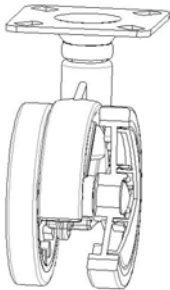

SERIES 34

GREY POLYAMIDE 6 PAIRED FURNITURE WHEELS TOP PLATE FITTING

Wheel description

Tread: polyamide 6, grey.
Hub: the hub is available with plain bearing.

Fitting description

Fitting max. carrying capacity 40 daN

Top plate fitting 34x34 / 42x42.

Diameters: 60 - 100 mm