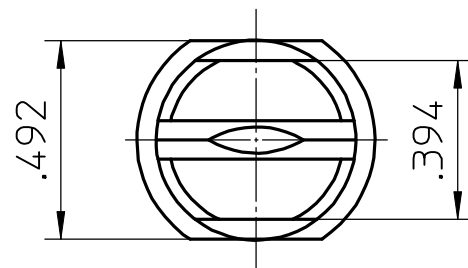

CAPACITY RANGE	DIMENSIONS L [INCH]	STRUCTURE PART-NO.
PLUG	3/8	D24511-BK-__
SIZE 50 TO 70	0.61	D24877-TP____CD-__
SIZE 30 TO 40	0.55	D24877-TP____CD-__
SIZE TO 20	SEE DS24511-1	

MORE INFORMATIONS:

SEE CATALOG (UNIJET)

AVAILABLE SIZE SEE: DS40145-1_GB

DS40145-2_GB

DIMENSIONS IN INCH

Description: UNIJET-TIP SELF ALIGNING	 Spraying Systems <i>Experts in Spray Technology</i> P.O. Box 900928 D-21049 Hamburg ☎ 49/40/76 60 01-0			
		Part No.:	Data Sheet No.: DS24877-1_A	
Replaced Dwg.:	By: 070704 SC A3	TB	RF	CAD