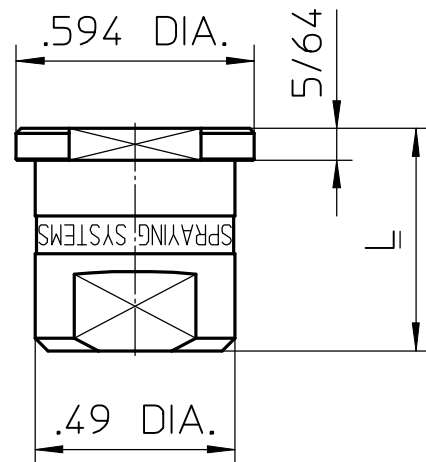

CAPACITY RANGE	DIMENSIONS L [INCH]	STRUCTURE PART-NO.
PLUG	3/8	D24511-BK-__
SIZE 50 TO 70	0.61	D24877-TP____CD-__
SIZE 30 TO 40	0.55	D24877-TP____CD-__
SIZE TO 20	SEE DS24511-1	

MORE INFORMATIONS:

SEE CATALOG (UNIJET)

AVAILABLE SIZE SEE: DS40145-1_GB

DS40145-2_GB

DIMENSIONS IN INCH

Description: UNIJET-TIP SELF ALIGNING	 Spraying Systems <i>Experts in Spray Technology</i> P.O. Box 900928 D-21049 Hamburg ☎ 49/40/76 60 01-0			
		Part No.:	Data Sheet No.: DS24877-1_A	
Replaced Dwg.:	By: 070704 SC A3	TB	RF	CAD