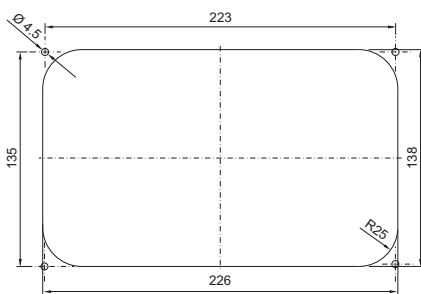

### Cable entry glands

- Including seal
- External dimensions 250 x 160 mm
- Protection category IP 55

Design	Material	Colour	Packs of	Model No. SV
<b>1</b> 14 x M25/32	Insulating material	RAL 7032	1	<b>9665.750</b>
<b>2</b> 2 x M25/32/40, 1 x M32/40/50, 2 x M40/50/63	Insulating material	RAL 7032	1	<b>9665.760</b>
<b>3</b> With sealing membranes 32 x Ø 7 – 16 mm, 4 x Ø 10 – 20 mm, 3 x Ø 14 – 26 mm	Insulating material	RAL 7032	1	<b>9665.770</b>
<b>4</b> With entry glands up to 66 mm diameter	Insulating material	RAL 7032	1	<b>9665.780</b>
<b>5</b> Solid	Sheet steel, spray-finished	RAL 7035	4	<b>9665.785</b>

Cut-out dimensions for  
SV 9665.750 to SV 9665.785