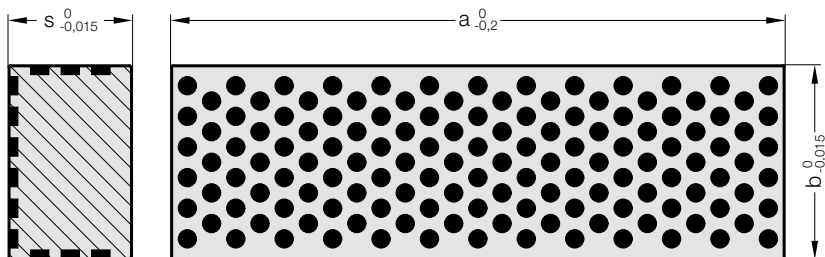

GUIDE BAR WITH THREE SLIDING SURFACES, BRONZE WITH SOLID LUBRICANT

2962.80.

2962.80. Guide bar with three sliding surfaces, Bronze with solid lubricant

Order No	b	s	a
2962.80.025.016.080	25	16	80
2962.80.025.016.100	25	16	100
2962.80.025.016.125	25	16	125
2962.80.040.025.125	40	25	125
2962.80.040.025.160	40	25	160
2962.80.040.025.200	40	25	200
2962.80.063.040.200	63	40	200
2962.80.063.040.250	63	40	250
2962.80.063.040.315	63	40	315

Material:

Bronze with solid lubricant, oilless lubricating