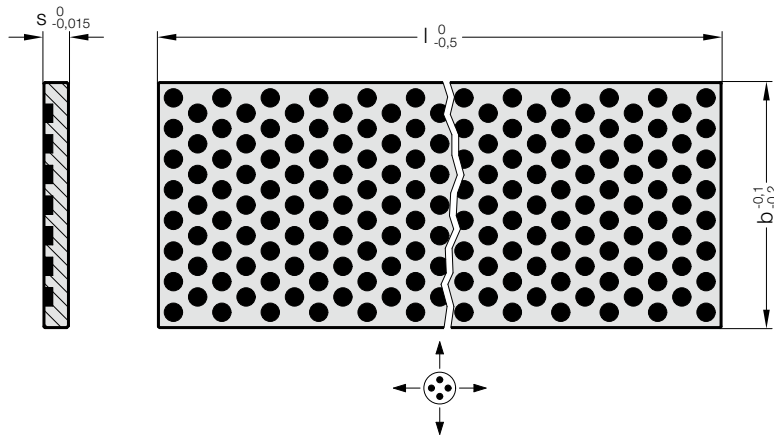

# FLAT GUIDE BAR, BRONZE WITH SOLID LUBRICANT

2961.77.

**Material:**

Bronze with solid lubricant, oilless lubricating

**Execution:**

Sliding faces ground.

**2961.77. Flat guide bar, Bronze with solid lubricant**

Order No	b	s	l
2961.77.025.006.500	25	6	500
2961.77.040.006.500	40	6	500
2961.77.063.008.500	63	8	500
2961.77.080.010.500	80	10	500