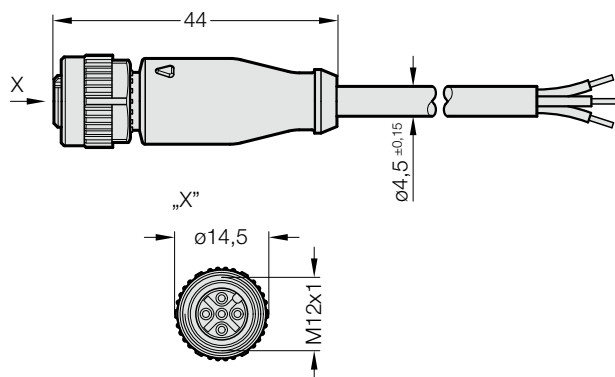

CABLE - STRAIGHT CABLE, 90° CONNECTOR

2443.14.00.60.23.01.5

2443.14.00.60.23.01.5

Cable - straight

Technical data:

Cable type: 3 pole, M12x1
Standard length: 5m

Other lengths on request

2443.14.00.60.23.02.5

2443.14.00.60.23.02.5

Cable, 90° connector

Technical data:

Cable type: 3 pole, M12x1
Standard length: 5m

Other lengths on request