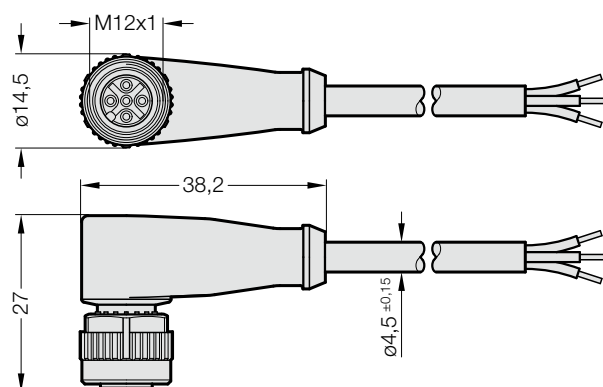

CABLE - STRAIGHT CABLE, 90° CONNECTOR

2443.14.00.60.23.01.5

2443.14.00.60.23.01.5

Cable - straight

Technical data:

Cable type: 3 pole, M12x1
Standard length: 5m

Other lengths on request

2443.14.00.60.23.02.5

2443.14.00.60.23.02.5

Cable, 90° connector

Technical data:

Cable type: 3 pole, M12x1
Standard length: 5m

Other lengths on request