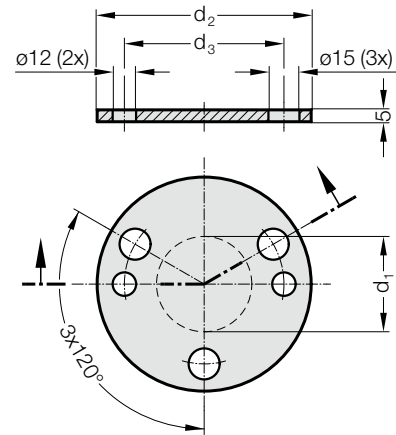

ADJUSTING WASHER, CNOMO

2441.13.3.

Material:

100 Cr 6

Note:

Adjusting washer for centring unit 2441.13.

2441.13.3. Adjusting washer, CNOMO

Order No	d_1	d_2	d_3
2441.13.3.040	40	90	67
2441.13.3.060	60	110	89