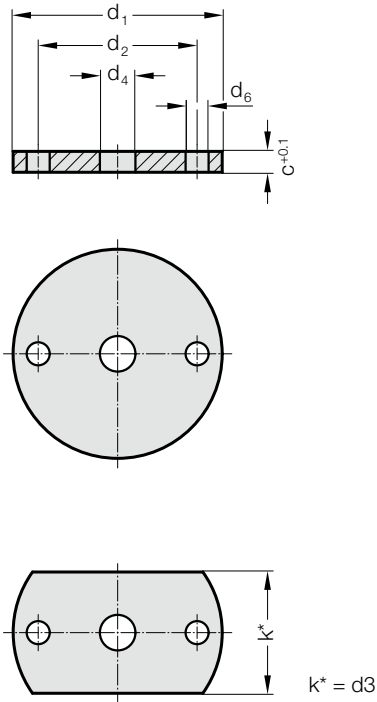

ADJUSTING WASHER, BMW

2441.11.15.3.

Material:

C45 or similar

Note:

2441.11.15.3.□□□

Adjusting washer

2441.11.15.3.□□□.2

Adjusting washer with two flat sides

2441.11.15.3. Adjusting washer, BMW

Order No	d_1	d_2	d_4	d_6	c	k
2441.11.15.3.080	80	63	13	9	5	-
2441.11.15.3.080.2	80	63	13	9	5	48
2441.11.15.3.100	100	76	17	11	5	-
2441.11.15.3.100.2	100	76	17	11	5	58
2441.11.15.3.120	120	96	17	11	5	-
2441.11.15.3.120.2	120	96	17	11	5	78