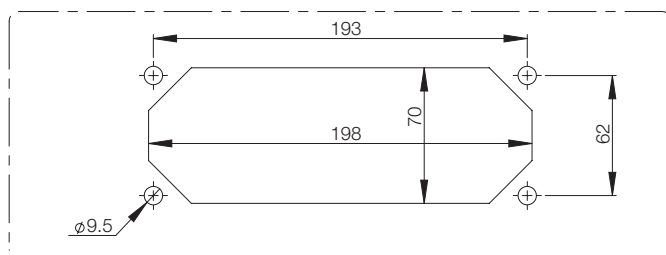

Cable Management

Cable Entry Gland Plates

Plastic cable plates, EHTC

- Description:** Gland plates suitable for leading through cables as well as different types of tubing. To be installed directly to the adapter gland plate AFA02 / AFA04.
- Material:** Different types of polymers reinforced with a steel plate. Halogen free and UV resistant.
- Protection:** IP 65.
- Finish:** RAL 7035.
- Pack quantity:** 1 piece with mounting accessories.

Size	Item no.
FL21	EHTC2125G
FL21	EHTC213G
FL21	EHTC2135G
FL21	EHTC2150G

Front view

Side view

Cut-out

Cable / Tube diameter (mm)	EHTC2125G	EHTC213G	EHTC2135G	EHTC2150G
5-7	4			
6-10			4	
6-14		3		
7-12			12	
7-13				49
8-14 / 7-10	16			
10-14			16	
12-18			2	
14-20 / 5-10	4			
15-25				1
17-32			1	
20-26 / 12-15	1			
24-54		2		
30-59		1		