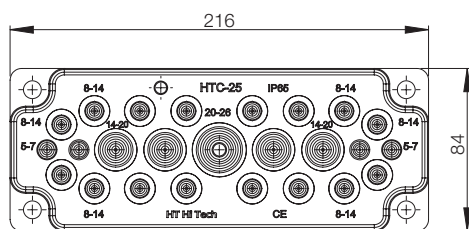

Cable Management

Cable Entry Gland Plates

Plastic cable plates, EHTC

- Description:** Gland plates suitable for leading through cables as well as different types of tubing. To be installed directly to the adapter gland plate AFA02 / AFA04.
- Material:** Different types of polymers reinforced with a steel plate. Halogen free and UV resistant.
- Protection:** IP 65.
- Finish:** RAL 7035.
- Pack quantity:** 1 piece with mounting accessories.

Size	Item no.
FL21	EHTC2125G
FL21	EHTC213G
FL21	EHTC2135G
FL21	EHTC2150G

Front view

Side view

Cut-out

Cable / Tube diameter (mm)	EHTC2125G	EHTC213G	EHTC2135G	EHTC2150G
5-7	4			
6-10			4	
6-14		3		
7-12			12	
7-13				49
8-14 / 7-10	16			
10-14			16	
12-18			2	
14-20 / 5-10	4			
15-25				1
17-32			1	
20-26 / 12-15	1			
24-54		2		
30-59		1		