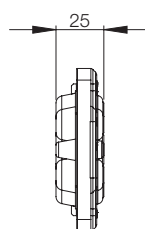

Cable Management

Cable Entry Gland Plates

Plastic cable plates, EHTC

- Description:** Gland plates suitable for leading through cables as well as different types of tubing. To be installed directly to the adapter gland plate AFA02 / AFA04.
- Material:** Different types of polymers reinforced with a steel plate. Halogen free and UV resistant.
- Protection:** IP 65.
- Finish:** RAL 7035.
- Pack quantity:** 1 piece with mounting accessories.

Size	Item no.
FL21	EHTC2125G
FL21	EHTC213G
FL21	EHTC2135G
FL21	EHTC2150G

Front view

Side view

Cut-out

Cable / Tube diameter (mm)	EHTC2125G	EHTC213G	EHTC2135G	EHTC2150G
5-7	4			
6-10			4	
6-14		3		
7-12			12	
7-13				49
8-14 / 7-10	16			
10-14			16	
12-18			2	
14-20 / 5-10	4			
15-25				1
17-32			1	
20-26 / 12-15	1			
24-54		2		
30-59		1		