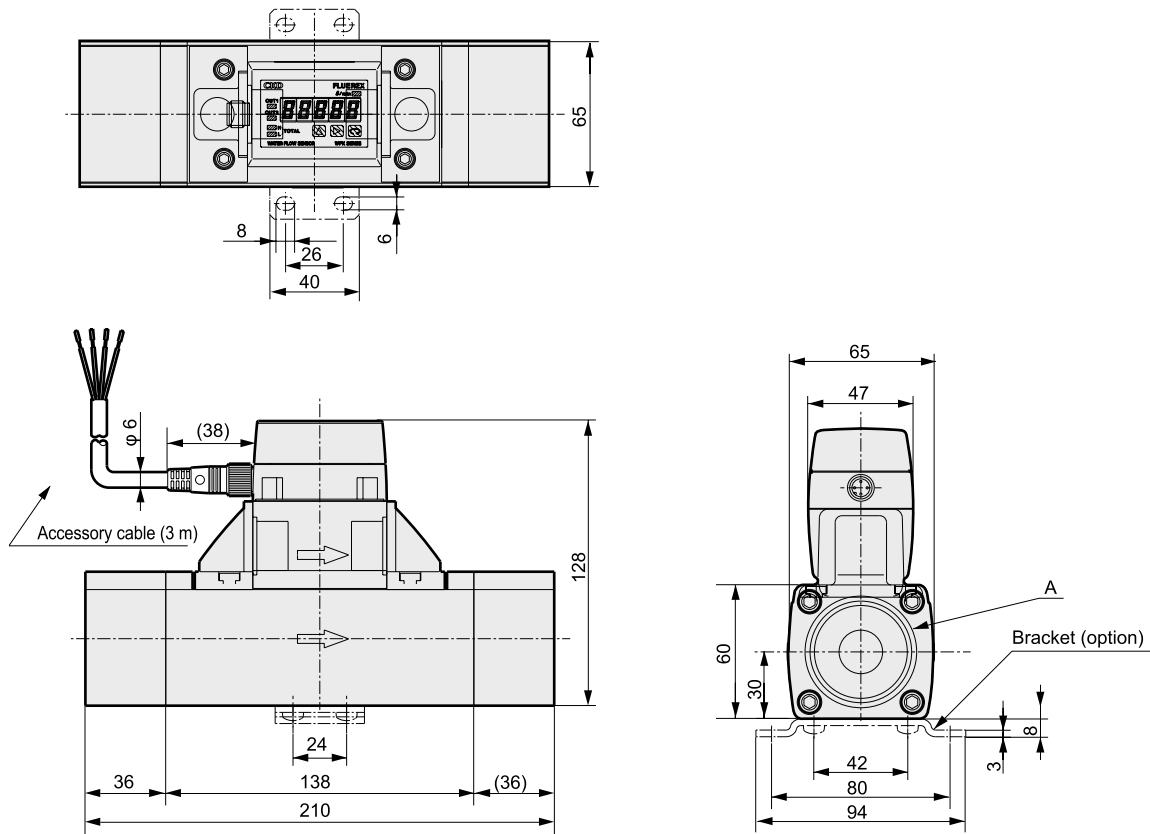

Dimensions

Model no.	A
WFK7050-20	Rc3/4
WFK7050-25	Rc1
WFK7100-25	Rc1
WFK7100-32	Rc1 1/4
WFK7200-32	Rc1 1/4
WFK7200-40	Rc1 1/2
WFK7050-20N	3/4NPT
WFK7050-25N	1NPT
WFK7100-25N	1NPT
WFK7100-32N	1 1/4NPT
WFK7200-32N	1 1/4NPT
WFK7200-40N	1 1/2NPT

F.R.L. unit

Pneumatic auxiliary components

Air unit components

Precision components

Pressure sensor

Total air system

Main line unit

Main line unit

Ending

Small size flow rate sensor

Small size flow rate controller

Flow rate sensor for air

Flow rate sensor for water