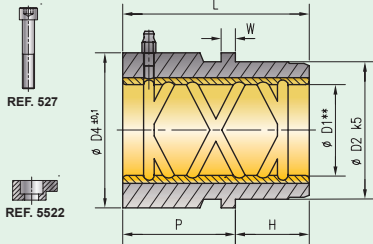

“BRONZACIER”

“LUBRACIER”

SINT-GR AVEC REVÊTEMENT SINTER

CORRESPONDANCE ENTRE LES BAGUES COURTES

Ensemble / Assembly REF. 5353

** G6 D1 ≤ 25
G5 D1 > 25 REF. 5357

Ensemble / Assembly REF. 5363

** G6 D1 ≤ 25
G5 D1 > 25 REF. 5367

Ensemble / Set REF. 5343

REF. 5347

CORRESPONDANCE ENTRE LES BAGUES LONGUES

Ensemble / Assembly REF. 5354

** G6 D1 ≤ 25
G5 D1 > 25 REF. 5358

Ensemble / Assembly REF. 5364

** G6 D1 ≤ 25
G5 D1 > 25 REF. 5368

Ensemble / Set REF. 5344