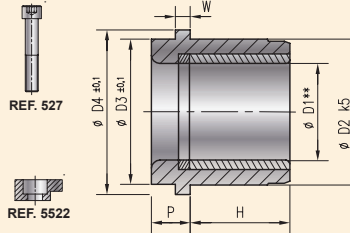

“BRONZACIER”

“LUBRACIER”

SINT-GR AVEC REVÊTEMENT SINTER

CORRESPONDANCE ENTRE LES BAGUES COURTES

Ensemble / Assembly REF. 5353

** G6 D1 ≤ 25
G5 D1 > 25 REF. 5357

Ensemble / Assembly REF. 5363

** G6 D1 ≤ 25
G5 D1 > 25 REF. 5367

Ensemble / Set REF. 5343

REF. 5347

CORRESPONDANCE ENTRE LES BAGUES LONGUES

Ensemble / Assembly REF. 5354

** G6 D1 ≤ 25
G5 D1 > 25 REF. 5358

Ensemble / Assembly REF. 5364

** G6 D1 ≤ 25
G5 D1 > 25 REF. 5368

Ensemble / Set REF. 5344