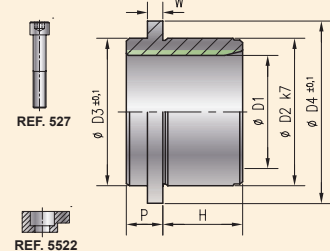

“BRONZACIER”

“LUBRACIER”

SINT-GR AVEC REVÊTEMENT SINTER

CORRESPONDANCE ENTRE LES BAGUES COURTES

Ensemble / Assembly REF. 5353

** G6 D1 ≤ 25
G5 D1 > 25 REF. 5357

Ensemble / Assembly REF. 5363

** G6 D1 ≤ 25
G5 D1 > 25 REF. 5367

Ensemble / Set REF. 5343

REF. 5347

CORRESPONDANCE ENTRE LES BAGUES LONGUES

Ensemble / Assembly REF. 5354

** G6 D1 ≤ 25
G5 D1 > 25 REF. 5358

Ensemble / Assembly REF. 5364

** G6 D1 ≤ 25
G5 D1 > 25 REF. 5368

Ensemble / Set REF. 5344