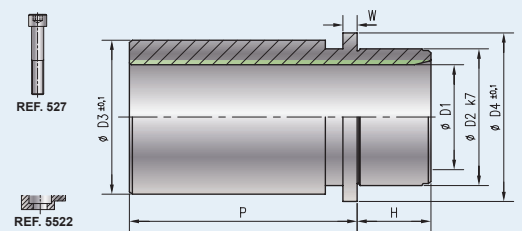

Ensemble / Set REF. 5346