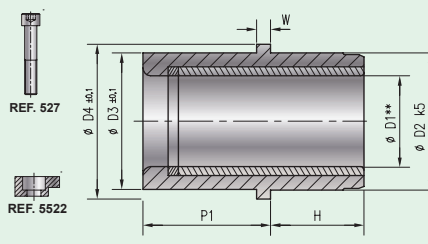

Ensemble / Assembly REF. 5364