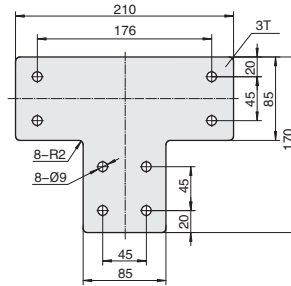

CDE-AA-45-4-L

CDE-AB-45-4-T

CDE-AB-45-6-X

CDE-AB-45-8

CDE-AA-45-8-L

CDE-AB-45-8-T

CDE-AB-45-12-X

代号	规格	紧固组件
CDE-AB-45-2	单个供货	-
CDE-AB-45-2-ST	成套供货	C22x2
CDE-AA-45-4	单个供货	-
CDE-AA-45-4-ST	成套供货	C22x4
CDE-AA-45-4-L	单个供货	-
CDE-AA-45-4-L-ST	成套供货	C22x4
CDE-AB-45-4-T	单个供货	-
CDE-AB-45-4-T-ST	成套供货	C22x4
CDE-AB-45-6-X	单个供货	-
CDE-AB-45-6-X-ST	成套供货	C22x6

代号	规格	紧固组件
CDE-AB-45-8	单个供货	-
CDE-AB-45-8-ST	成套供货	C22x8
CDE-AA-45-8-L	单个供货	-
CDE-AA-45-8-L-ST	成套供货	C22x8
CDE-AB-45-8-T	单个供货	-
CDE-AB-45-8-T-ST	成套供货	C22x8
CDE-AB-45-12-X	单个供货	-
CDE-AB-45-12-X-ST	成套供货	C22x12