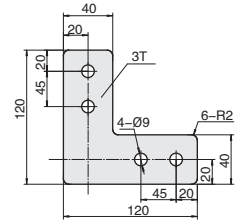

CDE-AA-45-4-L

CDE-AB-45-4-T

CDE-AB-45-6-X

CDE-AB-45-8

CDE-AA-45-8-L

CDE-AB-45-8-T

CDE-AB-45-12-X

代号	规格	紧固组件
CDE-AB-45-2	单个供货	-
CDE-AB-45-2-ST	成套供货	C22x2
CDE-AA-45-4	单个供货	-
CDE-AA-45-4-ST	成套供货	C22x4
CDE-AA-45-4-L	单个供货	-
CDE-AA-45-4-L-ST	成套供货	C22x4
CDE-AB-45-4-T	单个供货	-
CDE-AB-45-4-T-ST	成套供货	C22x4
CDE-AB-45-6-X	单个供货	-
CDE-AB-45-6-X-ST	成套供货	C22x6

代号	规格	紧固组件
CDE-AB-45-8	单个供货	-
CDE-AB-45-8-ST	成套供货	C22x8
CDE-AA-45-8-L	单个供货	-
CDE-AA-45-8-L-ST	成套供货	C22x8
CDE-AB-45-8-T	单个供货	-
CDE-AB-45-8-T-ST	成套供货	C22x8
CDE-AB-45-12-X	单个供货	-
CDE-AB-45-12-X-ST	成套供货	C22x12