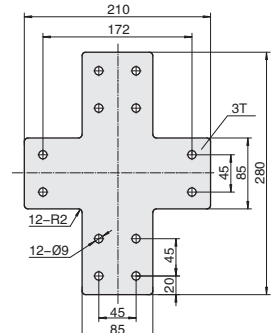

CDE-AA-45-4-L

CDE-AB-45-4-T

CDE-AB-45-6-X

CDE-AB-45-8

CDE-AA-45-8-L

CDE-AB-45-8-T

CDE-AB-45-12-X

代号	规格	紧固组件
CDE-AB-45-2	单个供货	-
CDE-AB-45-2-ST	成套供货	C22x2
CDE-AA-45-4	单个供货	-
CDE-AA-45-4-ST	成套供货	C22x4
CDE-AA-45-4-L	单个供货	-
CDE-AA-45-4-L-ST	成套供货	C22x4
CDE-AB-45-4-T	单个供货	-
CDE-AB-45-4-T-ST	成套供货	C22x4
CDE-AB-45-6-X	单个供货	-
CDE-AB-45-6-X-ST	成套供货	C22x6

代号	规格	紧固组件
CDE-AB-45-8	单个供货	-
CDE-AB-45-8-ST	成套供货	C22x8
CDE-AA-45-8-L	单个供货	-
CDE-AA-45-8-L-ST	成套供货	C22x8
CDE-AB-45-8-T	单个供货	-
CDE-AB-45-8-T-ST	成套供货	C22x8
CDE-AB-45-12-X	单个供货	-
CDE-AB-45-12-X-ST	成套供货	C22x12