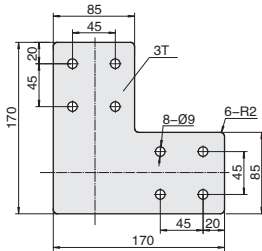

CDE-AA-45-4-L

CDE-AB-45-4-T

CDE-AB-45-6-X

CDE-AB-45-8

CDE-AA-45-8-L

CDE-AB-45-8-T

CDE-AB-45-12-X

代号	规格	紧固组件
CDE-AB-45-2	单个供货	-
CDE-AB-45-2-ST	成套供货	C22x2
CDE-AA-45-4	单个供货	-
CDE-AA-45-4-ST	成套供货	C22x4
CDE-AA-45-4-L	单个供货	-
CDE-AA-45-4-L-ST	成套供货	C22x4
CDE-AB-45-4-T	单个供货	-
CDE-AB-45-4-T-ST	成套供货	C22x4
CDE-AB-45-6-X	单个供货	-
CDE-AB-45-6-X-ST	成套供货	C22x6

代号	规格	紧固组件
CDE-AB-45-8	单个供货	-
CDE-AB-45-8-ST	成套供货	C22x8
CDE-AA-45-8-L	单个供货	-
CDE-AA-45-8-L-ST	成套供货	C22x8
CDE-AB-45-8-T	单个供货	-
CDE-AB-45-8-T-ST	成套供货	C22x8
CDE-AB-45-12-X	单个供货	-
CDE-AB-45-12-X-ST	成套供货	C22x12