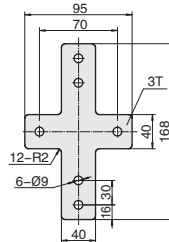

CDE-AA-45-4-L

CDE-AB-45-4-T

CDE-AB-45-6-X

CDE-AB-45-8

CDE-AA-45-8-L

CDE-AB-45-8-T

CDE-AB-45-12-X

代号	规格	紧固组件
CDE-AB-45-2	单个供货	-
CDE-AB-45-2-ST	成套供货	C22x2
CDE-AA-45-4	单个供货	-
CDE-AA-45-4-ST	成套供货	C22x4
CDE-AA-45-4-L	单个供货	-
CDE-AA-45-4-L-ST	成套供货	C22x4
CDE-AB-45-4-T	单个供货	-
CDE-AB-45-4-T-ST	成套供货	C22x4
CDE-AB-45-6-X	单个供货	-
CDE-AB-45-6-X-ST	成套供货	C22x6

代号	规格	紧固组件
CDE-AB-45-8	单个供货	-
CDE-AB-45-8-ST	成套供货	C22x8
CDE-AA-45-8-L	单个供货	-
CDE-AA-45-8-L-ST	成套供货	C22x8
CDE-AB-45-8-T	单个供货	-
CDE-AB-45-8-T-ST	成套供货	C22x8
CDE-AB-45-12-X	单个供货	-
CDE-AB-45-12-X-ST	成套供货	C22x12