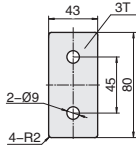

CDE-AB-45-2