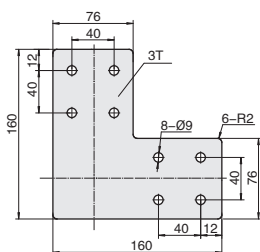

CDE-AA-40-4-L

CDE-AB-40-4-T

CDE-AB-40-6-X

CDE-AB-40-8

CDE-AA-40-8-L

CDE-AB-40-8-T

CDE-AB-40-12-X

代号	规格	紧固组件
CDE-AB-40-2	单个供货	-
CDE-AB-40-2-ST	成套供货	C21x2
CDE-AA-40-4	单个供货	-
CDE-AA-40-4-ST	成套供货	C21x4
CDE-AA-40-4-L	单个供货	-
CDE-AA-40-4-L-ST	成套供货	C21x4
CDE-AB-40-4-T	单个供货	-
CDE-AB-40-4-T-ST	成套供货	C21x4

代号	规格	紧固组件
CDE-AB-40-6-X	单个供货	-
CDE-AB-40-6-X-ST	成套供货	C21x6
CDE-AB-40-8	单个供货	-
CDE-AB-40-8-ST	成套供货	C21x8
CDE-AA-40-8-L	单个供货	-
CDE-AA-40-8-L-ST	成套供货	C21x8
CDE-AB-40-8-T	单个供货	-
CDE-AB-40-8-T-ST	成套供货	C21x8
CDE-AB-40-12-X	单个供货	-
CDE-AB-40-12-X-ST	成套供货	C21x12

05
槽宽系
8.2 列