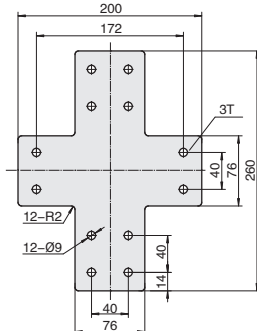

CDE-AA-40-4-L

CDE-AB-40-4-T

CDE-AB-40-6-X

CDE-AB-40-8

CDE-AA-40-8-L

CDE-AB-40-8-T

CDE-AB-40-12-X

代号	规格	紧固组件
CDE-AB-40-2	单个供货	-
CDE-AB-40-2-ST	成套供货	C21x2
CDE-AA-40-4	单个供货	-
CDE-AA-40-4-ST	成套供货	C21x4
CDE-AA-40-4-L	单个供货	-
CDE-AA-40-4-L-ST	成套供货	C21x4
CDE-AB-40-4-T	单个供货	-
CDE-AB-40-4-T-ST	成套供货	C21x4

代号	规格	紧固组件
CDE-AB-40-6-X	单个供货	-
CDE-AB-40-6-X-ST	成套供货	C21x6
CDE-AB-40-8	单个供货	-
CDE-AB-40-8-ST	成套供货	C21x8
CDE-AA-40-8-L	单个供货	-
CDE-AA-40-8-L-ST	成套供货	C21x8
CDE-AB-40-8-T	单个供货	-
CDE-AB-40-8-T-ST	成套供货	C21x8
CDE-AB-40-12-X	单个供货	-
CDE-AB-40-12-X-ST	成套供货	C21x12

05
槽宽系
8.2 列