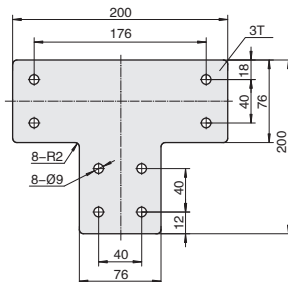

CDE-AA-40-4-L

CDE-AB-40-4-T

CDE-AB-40-6-X

CDE-AB-40-8

CDE-AA-40-8-L

CDE-AB-40-8-T

CDE-AB-40-12-X

代号	规格	紧固组件
CDE-AB-40-2	单个供货	-
CDE-AB-40-2-ST	成套供货	C21x2
CDE-AA-40-4	单个供货	-
CDE-AA-40-4-ST	成套供货	C21x4
CDE-AA-40-4-L	单个供货	-
CDE-AA-40-4-L-ST	成套供货	C21x4
CDE-AB-40-4-T	单个供货	-
CDE-AB-40-4-T-ST	成套供货	C21x4

代号	规格	紧固组件
CDE-AB-40-6-X	单个供货	-
CDE-AB-40-6-X-ST	成套供货	C21x6
CDE-AB-40-8	单个供货	-
CDE-AB-40-8-ST	成套供货	C21x8
CDE-AA-40-8-L	单个供货	-
CDE-AA-40-8-L-ST	成套供货	C21x8
CDE-AB-40-8-T	单个供货	-
CDE-AB-40-8-T-ST	成套供货	C21x8
CDE-AB-40-12-X	单个供货	-
CDE-AB-40-12-X-ST	成套供货	C21x12

05
槽宽系
8.2 列