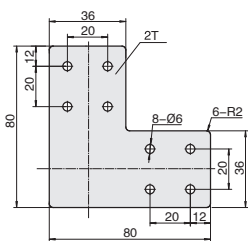

CDE-AA-20-4-L

CDE-AB-20-4-T

CDE-AB-20-6-X

CDE-AB-20-8

CDE-AA-20-8-L

CDE-AB-20-8-T

CDE-AB-20-12-X

代号	规格	紧固组件
CDE-AB-20-2	单个供货	-
CDE-AB-20-2-ST	成套供货	C19x2
CDE-AA-20-4	单个供货	-
CDE-AA-20-4-ST	成套供货	C19x4
CDE-AA-20-4-L	单个供货	-
CDE-AA-20-4-L-ST	成套供货	C19x4
CDE-AB-20-4-T	单个供货	-
CDE-AB-20-4-T-ST	成套供货	C19x4
CDE-AB-20-6-X	单个供货	-
CDE-AB-20-6-X-ST	成套供货	C19x6

代号	规格	紧固组件
CDE-AB-20-8	单个供货	-
CDE-AB-20-8-ST	成套供货	C19x8
CDE-AA-20-8-L	单个供货	-
CDE-AA-20-8-L-ST	成套供货	C19x8
CDE-AB-20-8-T	单个供货	-
CDE-AB-20-8-T-ST	成套供货	C19x8
CDE-AB-20-12-X	单个供货	-
CDE-AB-20-12-X-ST	成套供货	C19x12