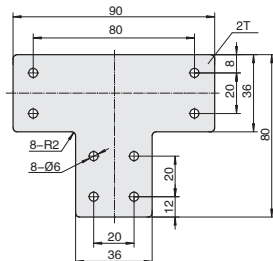

CDE-AA-20-4-L

CDE-AB-20-4-T

CDE-AB-20-6-X

CDE-AB-20-8

CDE-AA-20-8-L

CDE-AB-20-8-T

CDE-AB-20-12-X

代号	规格	紧固组件
CDE-AB-20-2	单个供货	-
CDE-AB-20-2-ST	成套供货	C19x2
CDE-AA-20-4	单个供货	-
CDE-AA-20-4-ST	成套供货	C19x4
CDE-AA-20-4-L	单个供货	-
CDE-AA-20-4-L-ST	成套供货	C19x4
CDE-AB-20-4-T	单个供货	-
CDE-AB-20-4-T-ST	成套供货	C19x4
CDE-AB-20-6-X	单个供货	-
CDE-AB-20-6-X-ST	成套供货	C19x6

代号	规格	紧固组件
CDE-AB-20-8	单个供货	-
CDE-AB-20-8-ST	成套供货	C19x8
CDE-AA-20-8-L	单个供货	-
CDE-AA-20-8-L-ST	成套供货	C19x8
CDE-AB-20-8-T	单个供货	-
CDE-AB-20-8-T-ST	成套供货	C19x8
CDE-AB-20-12-X	单个供货	-
CDE-AB-20-12-X-ST	成套供货	C19x12