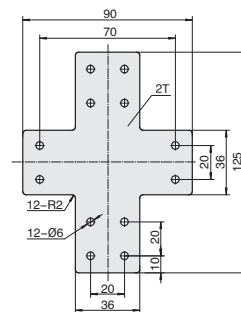

CDE-AA-20-4-L

CDE-AB-20-4-T

CDE-AB-20-6-X

CDE-AB-20-8

CDE-AA-20-8-L

CDE-AB-20-8-T

CDE-AB-20-12-X

代号	规格	紧固组件
CDE-AB-20-2	单个供货	-
CDE-AB-20-2-ST	成套供货	C19x2
CDE-AA-20-4	单个供货	-
CDE-AA-20-4-ST	成套供货	C19x4
CDE-AA-20-4-L	单个供货	-
CDE-AA-20-4-L-ST	成套供货	C19x4
CDE-AB-20-4-T	单个供货	-
CDE-AB-20-4-T-ST	成套供货	C19x4
CDE-AB-20-6-X	单个供货	-
CDE-AB-20-6-X-ST	成套供货	C19x6

代号	规格	紧固组件
CDE-AB-20-8	单个供货	-
CDE-AB-20-8-ST	成套供货	C19x8
CDE-AA-20-8-L	单个供货	-
CDE-AA-20-8-L-ST	成套供货	C19x8
CDE-AB-20-8-T	单个供货	-
CDE-AB-20-8-T-ST	成套供货	C19x8
CDE-AB-20-12-X	单个供货	-
CDE-AB-20-12-X-ST	成套供货	C19x12